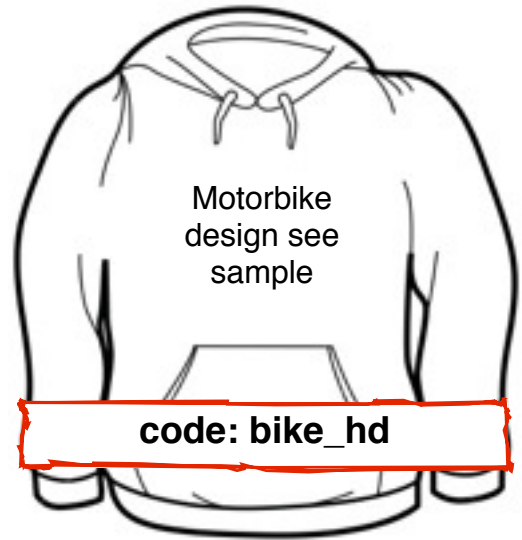

code: bike_hd

	Kids	Adults
Airbrushed	$42	$45
Transfer	$34	$37
Sizes	4 - 14	XS - 3XL
Colors	White Grey Black**	White Grey Black**
**$3 extra on Black in the transfer **$10 extra on Black in the airbrush