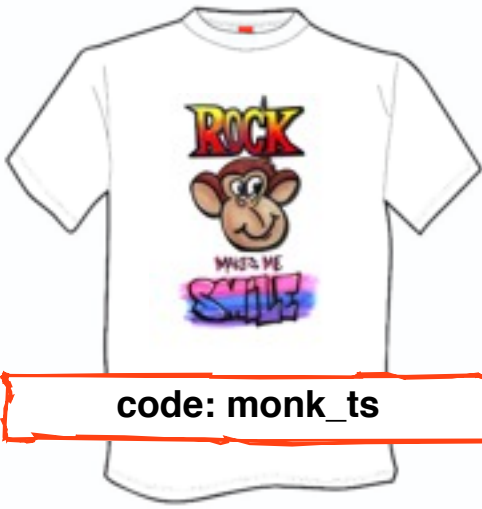

code: monk_ts

	Kids	Adults	Ladies
Airbrushed	$30	$35	$35
Transfer	$22	$27	$27
Sizes	0 - 14	XS - 4XL	8 - 18
Colors	White Grey Blue Pink Black**	White Grey Black**	White Pink Blue Black**
**$3 extra on Black in the transfer **$10 extra on Black in the airbrush